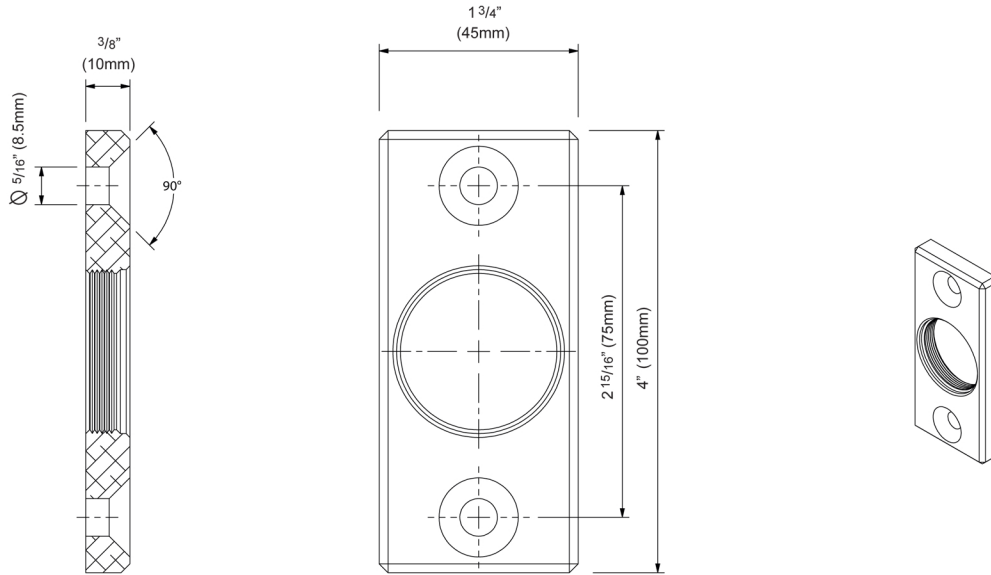

7515 - Bracket Type: 6026-05
Flush Mount

7525 - Bracket Type: 0510-04
Flush Mount